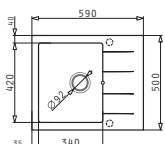

Pyragranite Athlos

PYRAGRANITE ATHLOS (59X50) 1B 1D

Dimensioni del lavello: 590 x 500mm
Dimensioni della vasca: 340 x 420 x 186mm
Base minima richiesta: **45cm**
Troppopieno nella vasca

Colore	Codice	Piletta	Euro
SNOW	070010911	Ø3,5"	252,00
CARBON	070011011	Ø3,5"	252,00
BEIGE	070069911	Ø3,5"	252,00
MOCHA	070011111	Ø3,5"	252,00
CHOCOLATE	070011211	Ø3,5"	252,00
IRON GREY	070011311	Ø3,5"	252,00

L'imballo in scatola di cartone contiene: Piletta e sifone salvaspazio.

Incasso

Accessori proposti

525006601
Tagliere
in legno

043000901
Vaschetta
inox

Piletta & sifone inclusi

521009001
Piletta Ø3,5"
con troppopieno

521058301
Sifone salvaspazio per
lavelli con una vasca

PYRAGRANITE ATHLOS (79X50) 1B 1D

Dimensioni del lavello: 790 x 500mm
Dimensioni della vasca: 335 x 420 x 186mm
Base minima richiesta: **45cm**
Troppopieno nella vasca

Colore	Codice	Piletta	Euro
SNOW	070070011	Ø3,5"	255,50
CARBON	070070111	Ø3,5"	255,50
BEIGE	070070211	Ø3,5"	255,50
MOCHA	070070311	Ø3,5"	255,50
CHOCOLATE	070070411	Ø3,5"	255,50
IRON GREY	070070511	Ø3,5"	255,50

L'imballo in scatola di cartone contiene: Piletta e sifone salvaspazio.

Incasso

Accessori proposti

525006601
Tagliere
in legno

043000901
Vaschetta
inox

Piletta & sifone inclusi

521009001
Piletta Ø3,5"
con troppopieno

521058301
Sifone salvaspazio per
lavelli con una vasca